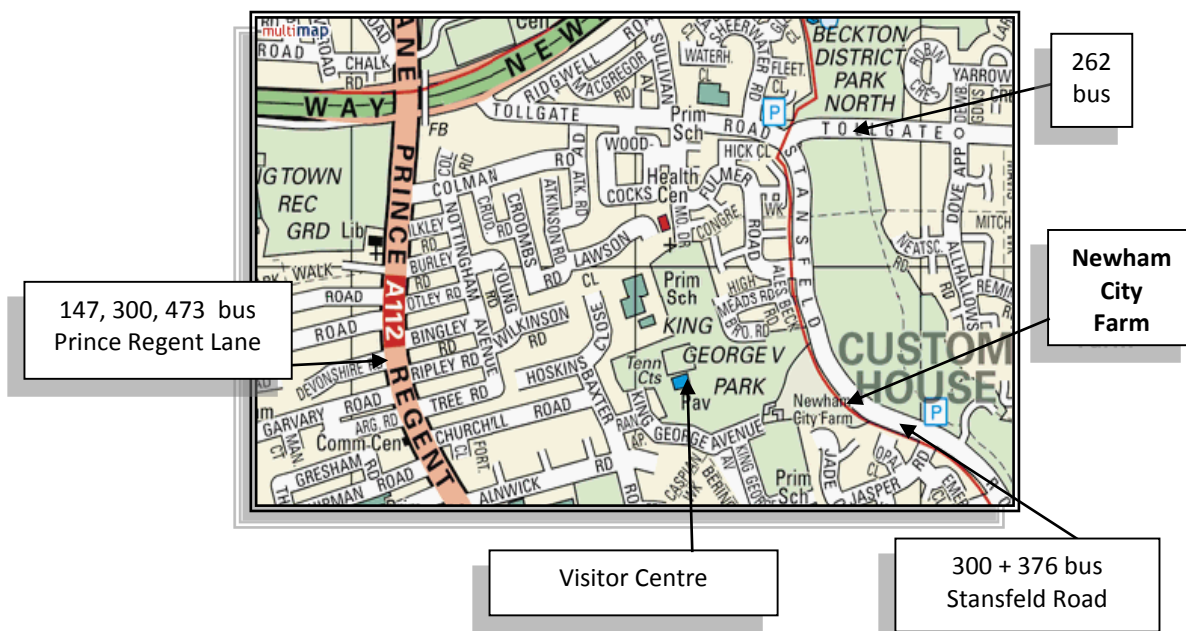

Addresses:

Farm Address:

Newham City Farm
Stansfeld Road
Beckton
London
E6 5LT

Farm Visitor Centre Address:

King George V Park
King George Avenue
Custom House
London
E16 3HR

How to get to the Visitor Centre

The Visitor Centre is located at the western end of King George V Park.

Bus:

300 and 376 – stop on Stansfeld Road

147, 300, 473 – stop on Prince Regent Lane

Link: <http://www.tfl.gov.uk/buses/pdfdocs/n_east.pdf>

DLR:

Prince Regent and Royal Albert stations

<http://www.tfl.gov.uk/dlr/pdf/network/zones.pdf>

Parking:

Small car park in Park (left along King George Ave). Limited street parking in King George Avenue and Stansfeld Rd.

Coach parking is not possible. Set down and pick up is best done along Stansfeld Road.

0300 124 0123

www.newhamcityfarm.co.uk

in partnership with

Newham London

Company registered in England & Wales number 08030293
Charity number: 1157266

active
newham