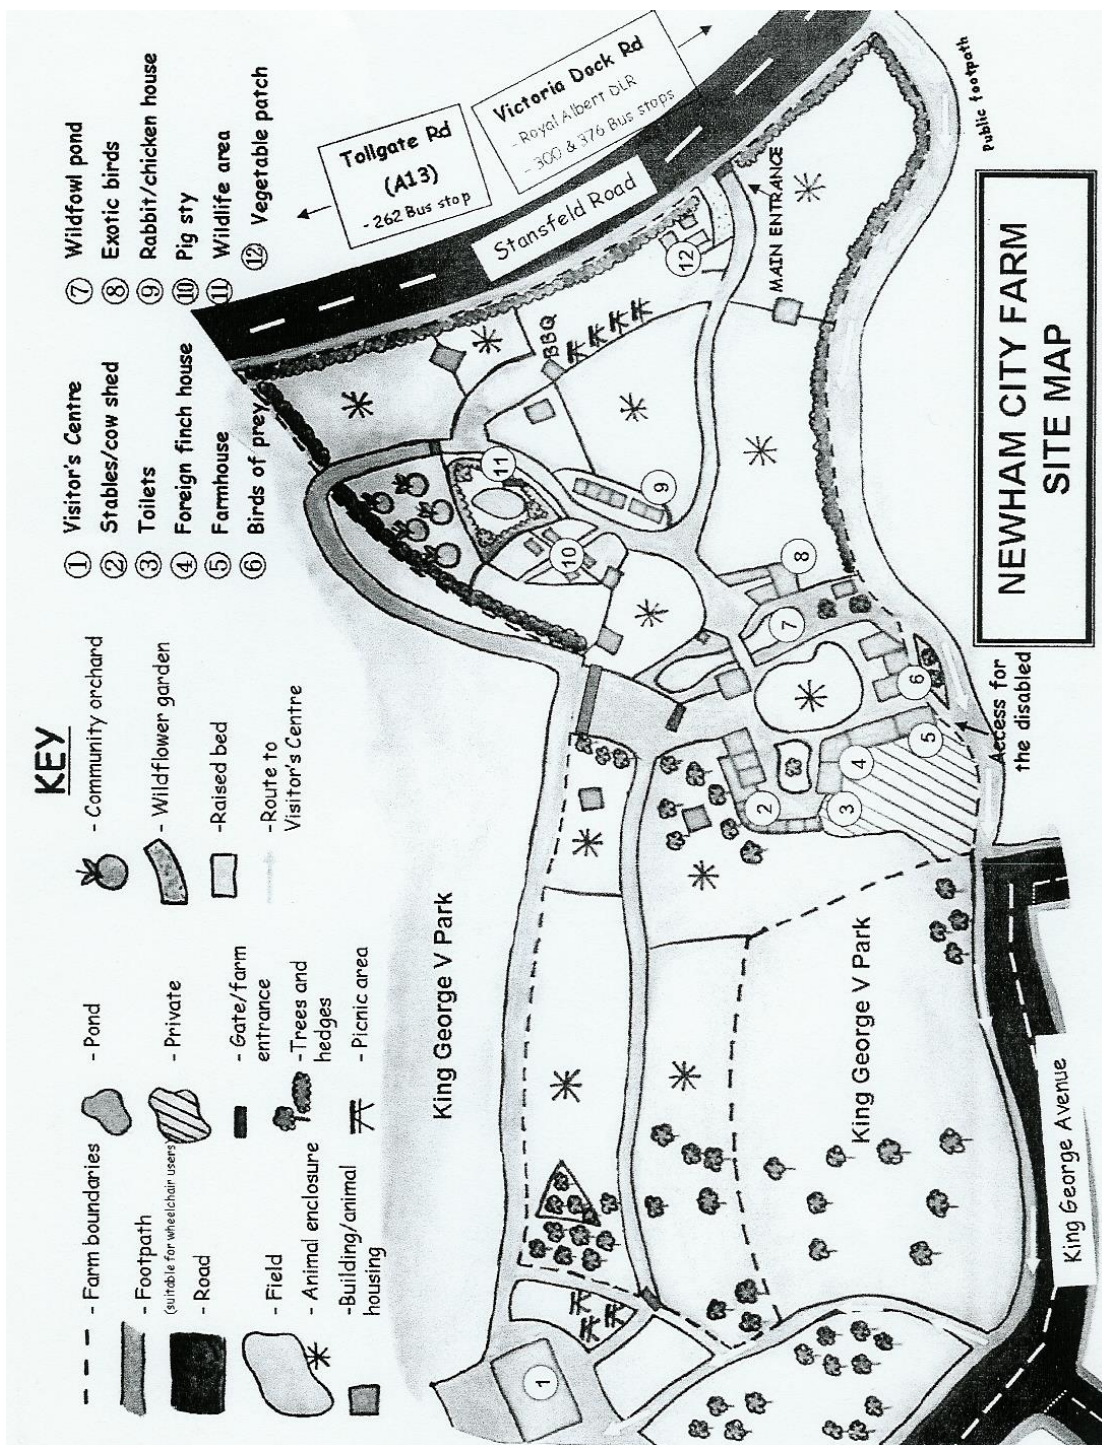

Newham City Farm Site Map

in partnership with

0300 124 0123

www.newhamcityfarm.co.uk

Company registered in England & Wales number 08030293
Charity number: 1157266