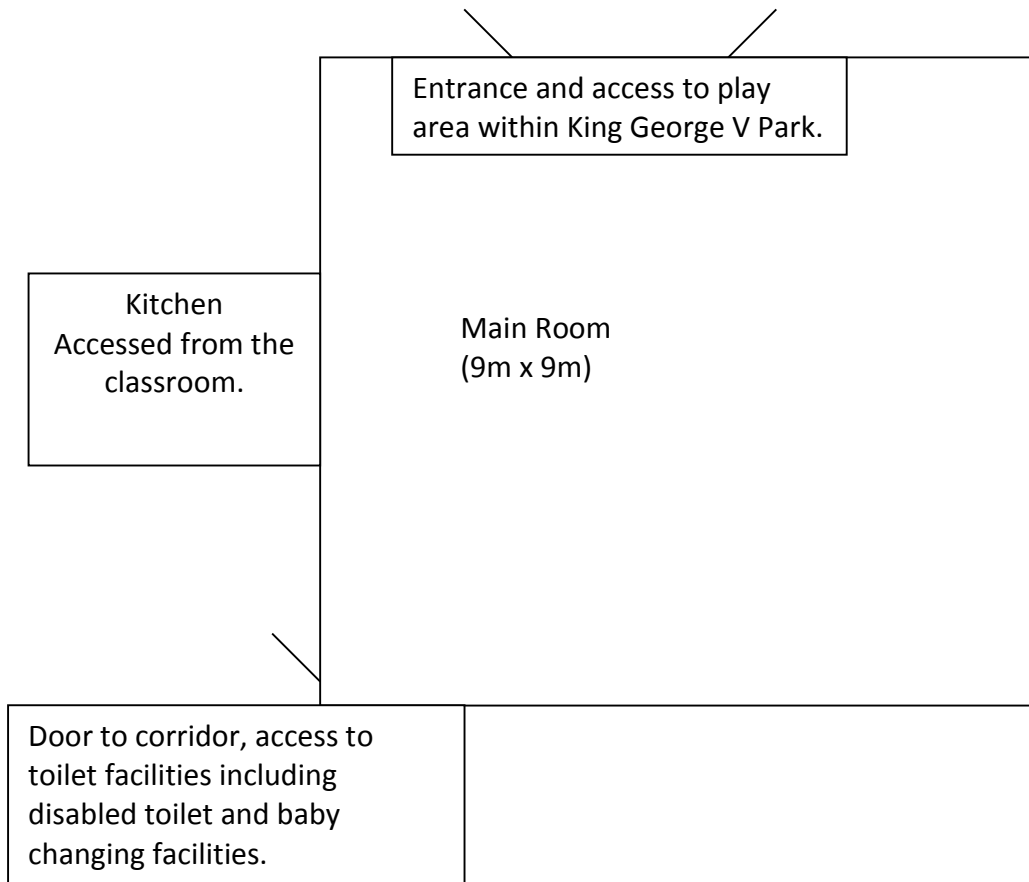

## Classroom Layout

Facilities included with hire:	Facilities not included:
<ul style="list-style-type: none"> <li>· Classroom sized facility</li> <li>· Separate kitchen / food area</li> <li>· Seating for up to 30 people</li> <li>· Tables</li> <li>· Power points</li> <li>· Bins / bin bags / collection</li> <li>· Toilets (inc disabled)</li> <li>· Baby changing facilities</li> <li>· Kettle</li> <li>· Microwave / Cooker</li> <li>· Toaster</li> <li>· Fridge / freezer</li> <li>· Sink</li> <li>· Member of staff on call</li> </ul>	<ul style="list-style-type: none"> <li>· Music</li> <li>· Cleaning</li> <li>· Food</li> <li>· Refreshments</li> <li>· Decorations</li> <li>· Goodie bags</li> <li>· Farm produce</li> </ul>